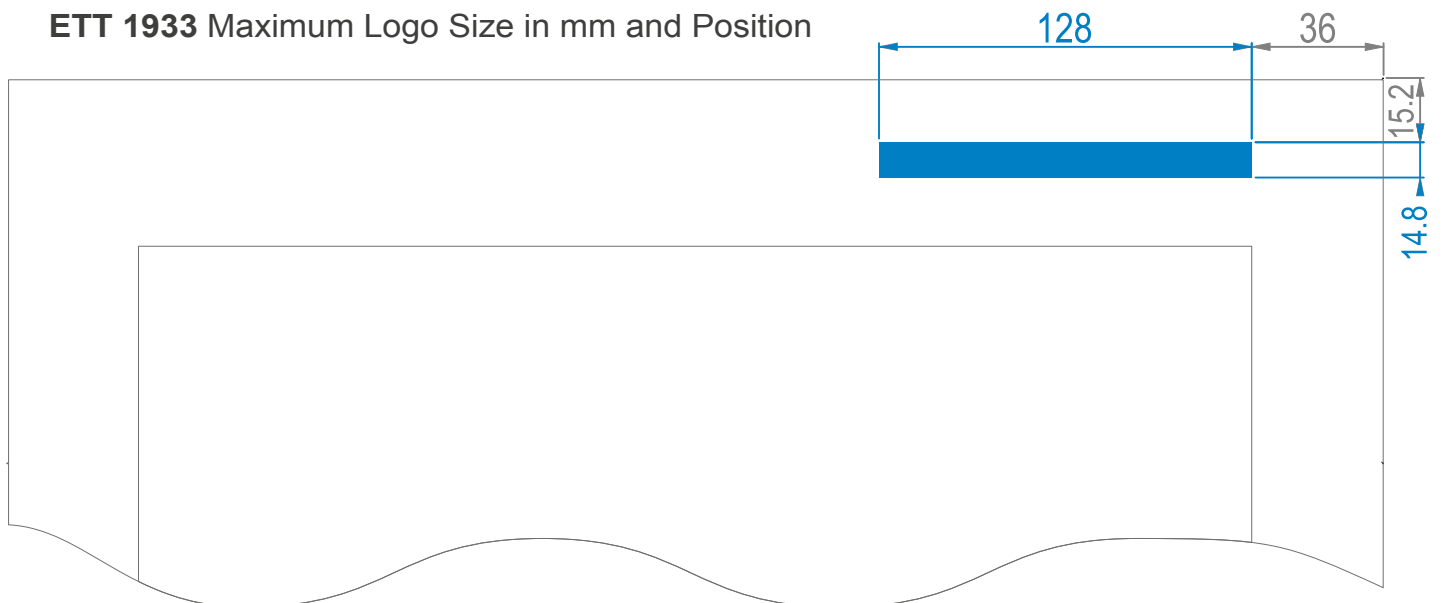

## Info for optional Logo Lasering

ETT 0833-1533 Maximum Logo Size in mm and Position

ETT 1933 Maximum Logo Size in mm and Position

### Ordering Requirements

**Minimum order:** 20 pieces (lasered all at once)

**One-time costs for implementation:** € 350,-- (non discountable)

**Graphic formats:** vector format: AI, EPS (CS6)