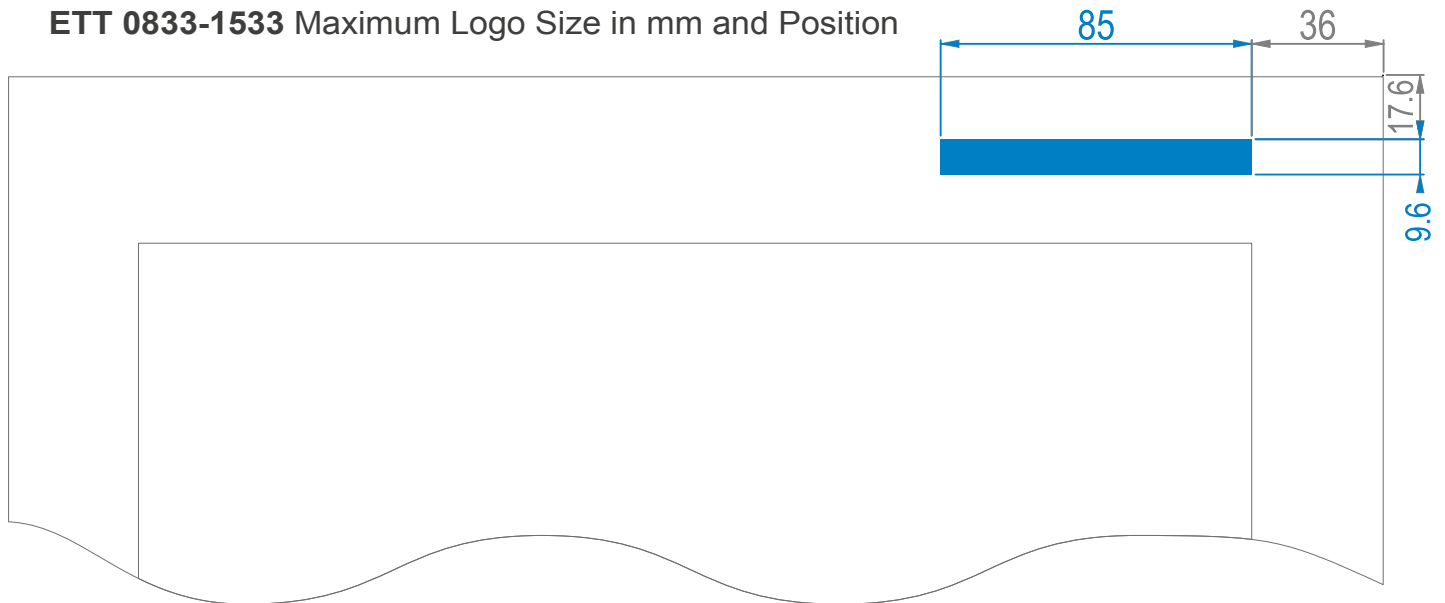

## Info for optional Logo Lasering

ETT 0833-1533 Maximum Logo Size in mm and Position

ETT 1933 Maximum Logo Size in mm and Position

### Ordering Requirements

**Minimum order:** 20 pieces (lasered all at once)

**One-time costs for implementation:** € 350,-- (non discountable)

**Graphic formats:** vector format: AI, EPS (CS6)